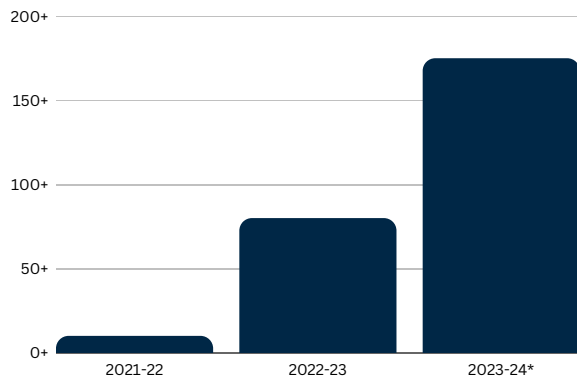

- 2 Universities send admission and scholarship offers

- 3 Students choose which offers interest them

Quantifiable Impact

As of October 2023

5

average offers per student

90K+

admission offers

\$3.7B+

in scholarship offers

Match for Students in the U.S.

Following a successful pilot in select markets, Match is partnering with Naviance to expand nationwide in 2024.

Participating Colleges and Universities