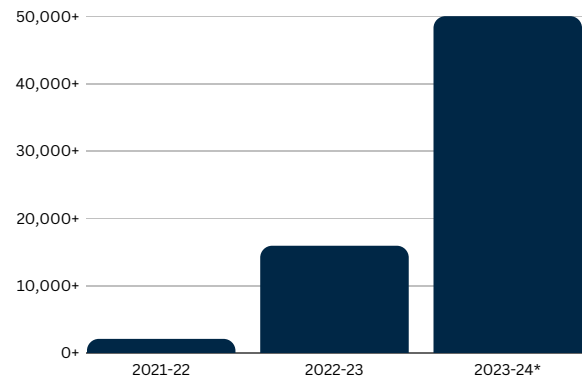

- 2 Universities send admission and scholarship offers

- 3 Students choose which offers interest them

Quantifiable Impact

As of October 2023

5

average offers per student

90K+

admission offers

\$3.7B+

in scholarship offers

Match for Students in the U.S.

Following a successful pilot in select markets, Match is partnering with Naviance to expand nationwide in 2024.

Participating Colleges and Universities

Offers Extended

**2023-24 numbers are projections based on current and historic trends*

Match for International Students

200+ participating universities from around the world

Countries represented include: